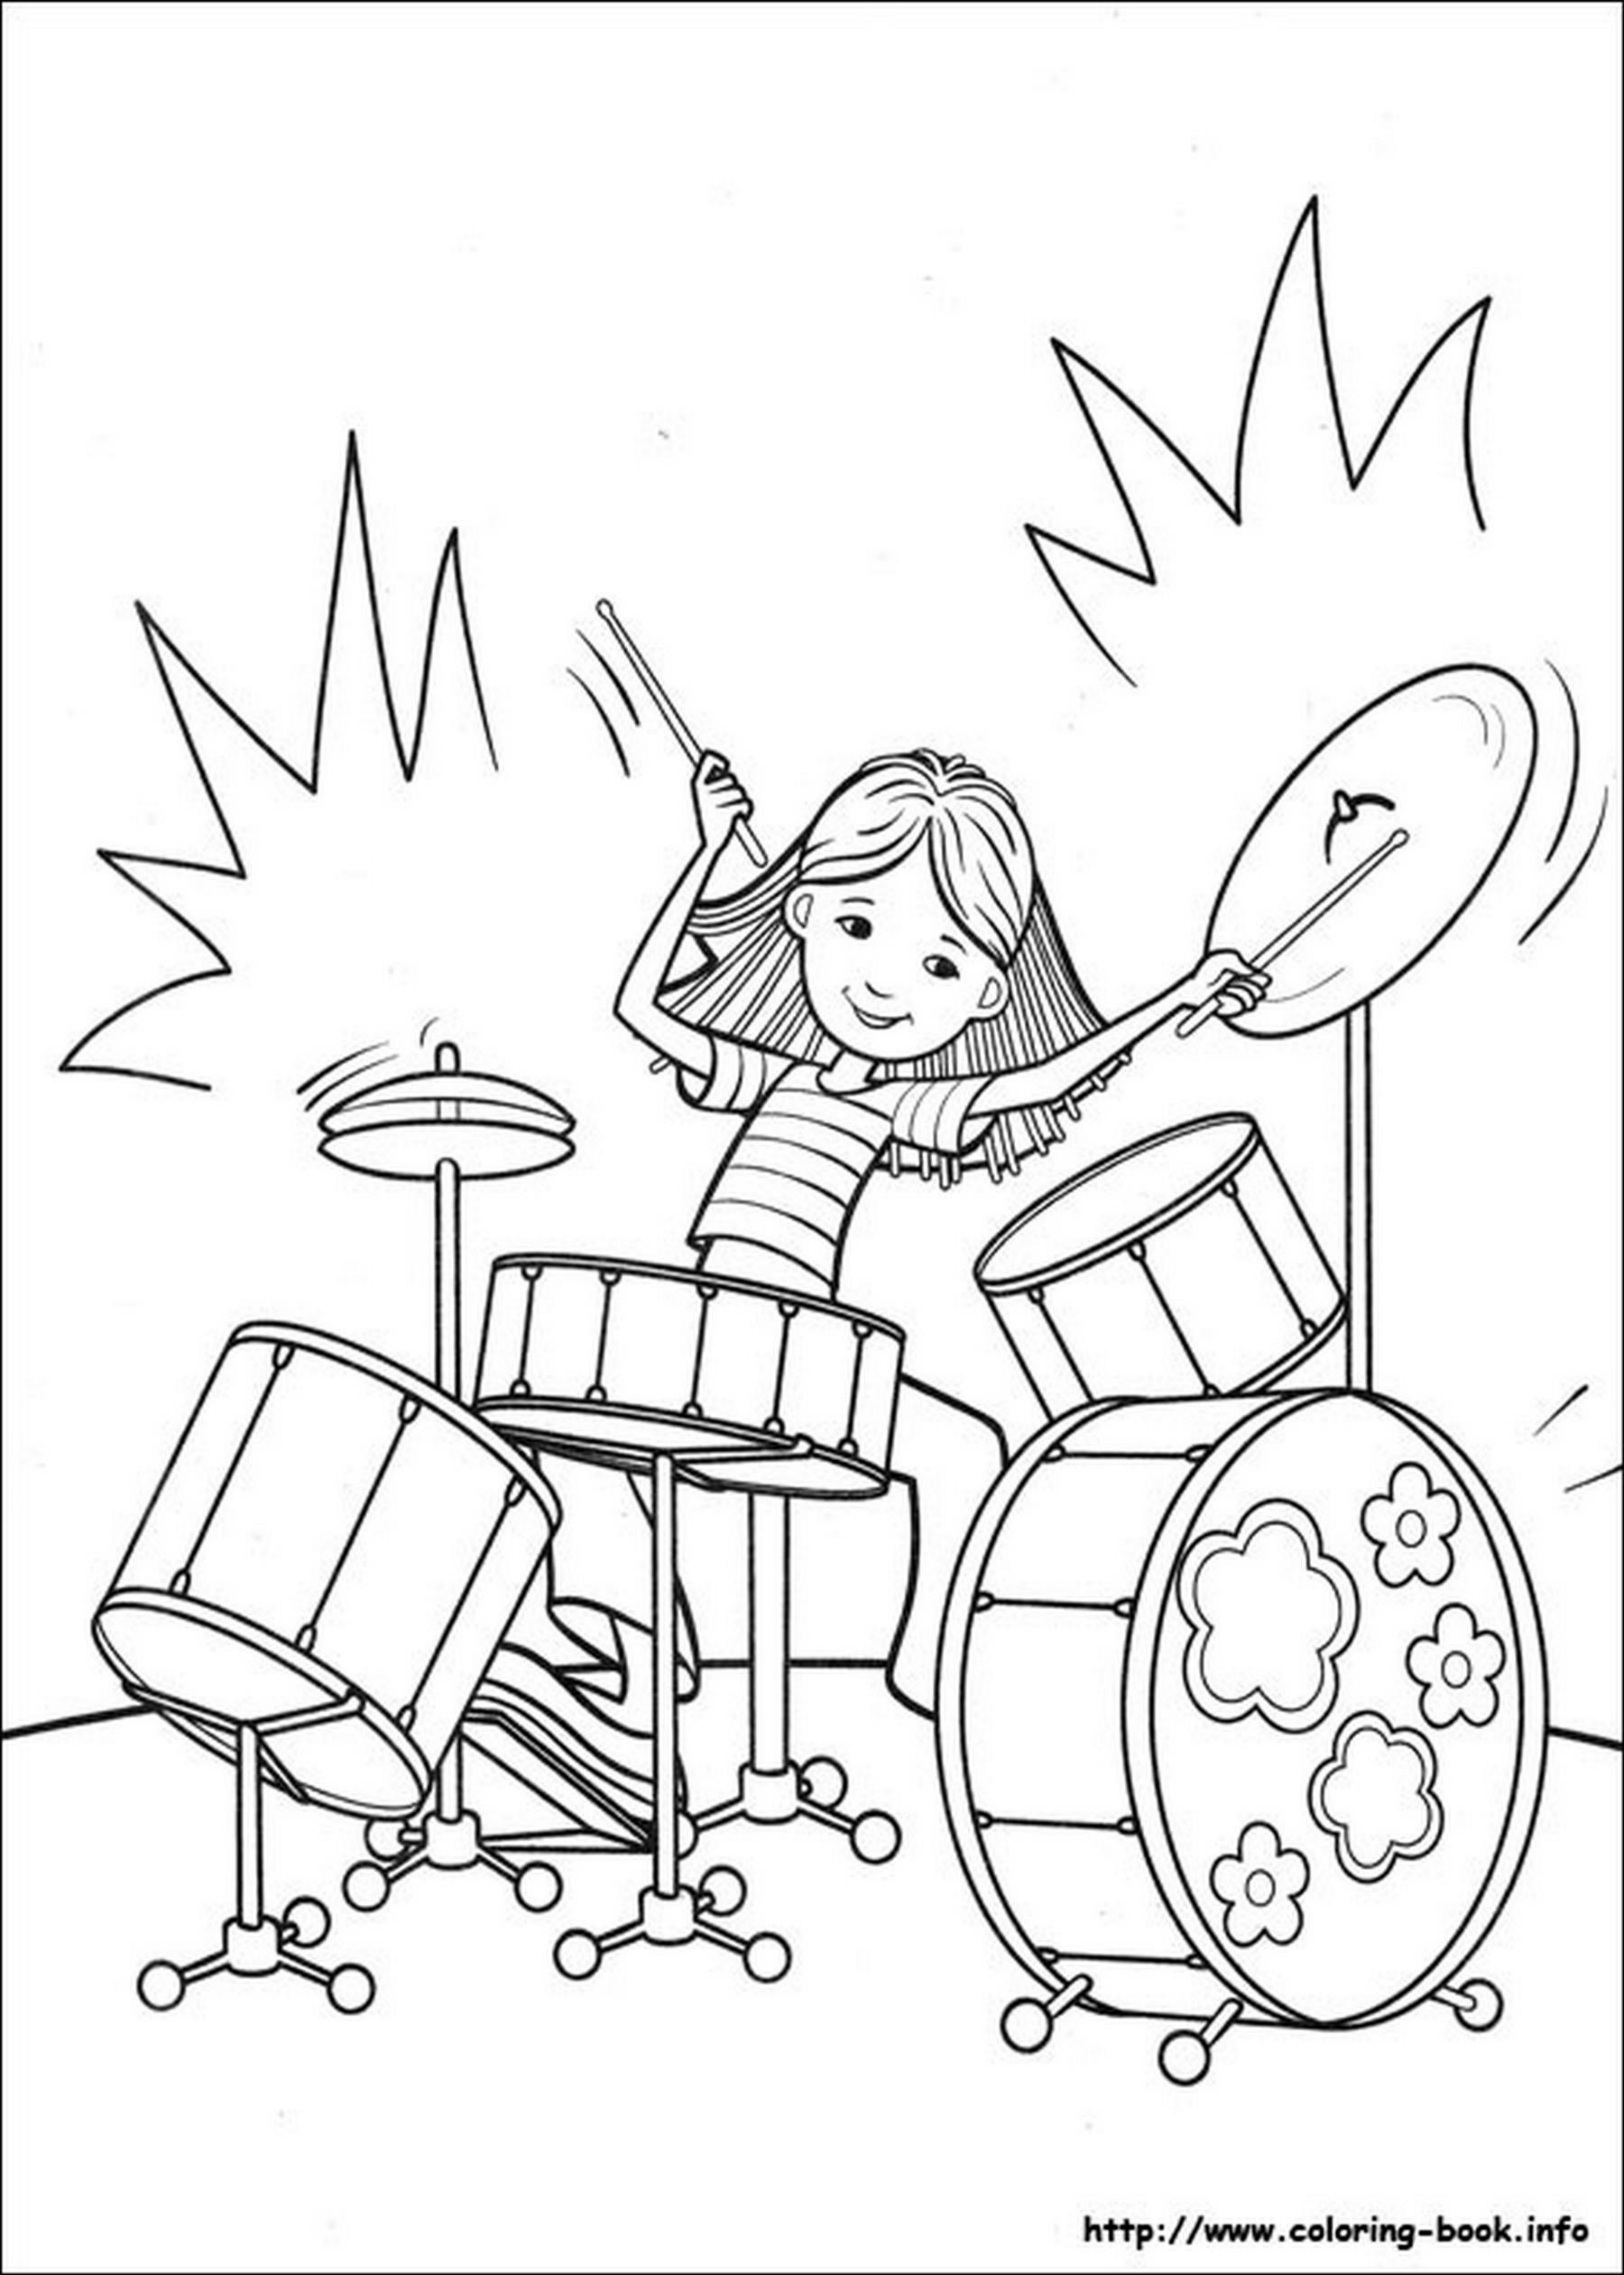

Bloom

bloom

Flora

Tecn@

Tecn@

A black and white line drawing of two characters and a dog. On the left, a boy with short hair, wearing a tunic with a circular pendant and a long, flowing cape, stands with his arms crossed. On the right, a girl with long hair, wearing a similar tunic and cape, also has her arms crossed. In the center, a dog is lying down, facing right. The names 'brandon' and 'sky' are written in a bold, outlined font above the boy and girl respectively.

darcy

<http://www.coloring-book.info>

晒相论坛
bbs.wzrb.com.cn

©DISNEY

© Disney

仆人走了以后，白雪公主一个人非常害怕，她在森林里到处徘徊，寻找出去的路。野兽在她身旁吼叫，但却没有一个去伤害她。